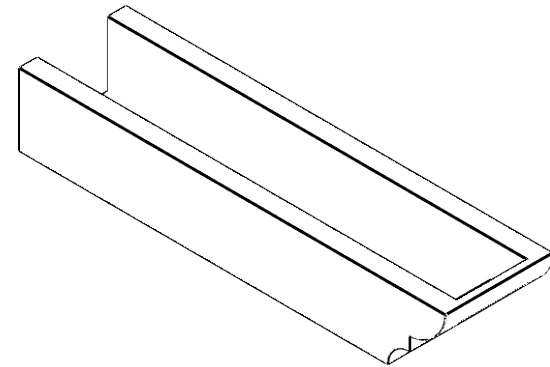

ITEM NUMBER: RFTURO060X04000X24000X004RID00RCPR

6"W X 4"H X 24"L TIMBERTHANE ROUGH CEDAR RIDGEWOOD FAUX WOOD OPEN RAFTER TAIL, 4"L END, PRIMED TAN

SIDE PROFILE

FRONT PROFILE

ISOMETRIC

GENERATED DATE : 03/02/2023

EKENA MILLWORK
2300 WEST MAIN ST.
CLARKSVILLE, TX 75426
TOLL FREE: 866-607-0453
WWW.EKENAMILLWORK.COM

NOTES

1. INSTALLATION TO BE COMPLETED IN ACCORDANCE WITH MANUFACTURER'S SPECIFICATIONS.
2. DRAWING MAY NOT BE TO SCALE
3. THIS DRAWING IS INTENDED FOR DESIGN AND PLANNING PURPOSES ONLY.
4. ALL INFORMATION CONTAINED HEREIN WAS CURRENT AT THE TIME OF DEVELOPMENT BUT MUST BE REVIEWED AND APPROVED BY THE PRODUCT MANUFACTURER TO BE CONSIDERED ACCURATE.
5. TIMBERTHANE ARCHITECTURAL PRODUCTS ARE MADE FROM HIGH DENSITY URETHANE AND COME FACTORY PRIMED