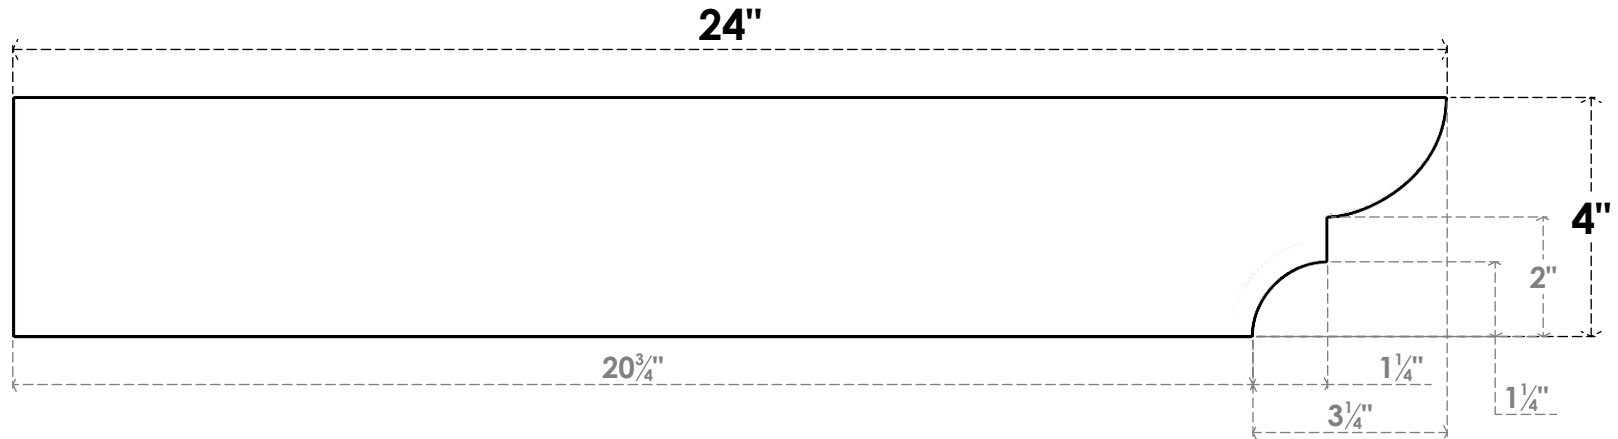

ITEM NUMBER: RFTURO060X04000X24000X004RID00RCPR

6"W X 4"H X 24"L TIMBERTHANE ROUGH CEDAR RIDGEWOOD FAUX WOOD OPEN RAFTER TAIL, 4"L END, PRIMED TAN

SIDE PROFILE

FRONT PROFILE

ISOMETRIC

GENERATED DATE : 03/02/2023