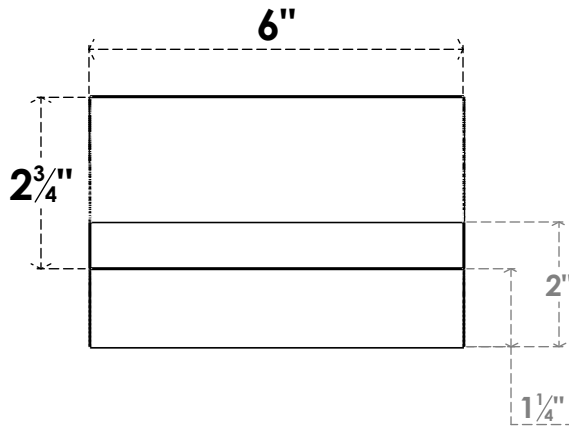

ITEM NUMBER: RFTURO060X04000X24000X004RID00RCPR

6"W X 4"H X 24"L TIMBERTHANE ROUGH CEDAR RIDGEWOOD FAUX WOOD OPEN RAFTER TAIL, 4"L END, PRIMED TAN

SIDE PROFILE

FRONT PROFILE

ISOMETRIC

GENERATED DATE : 03/02/2023